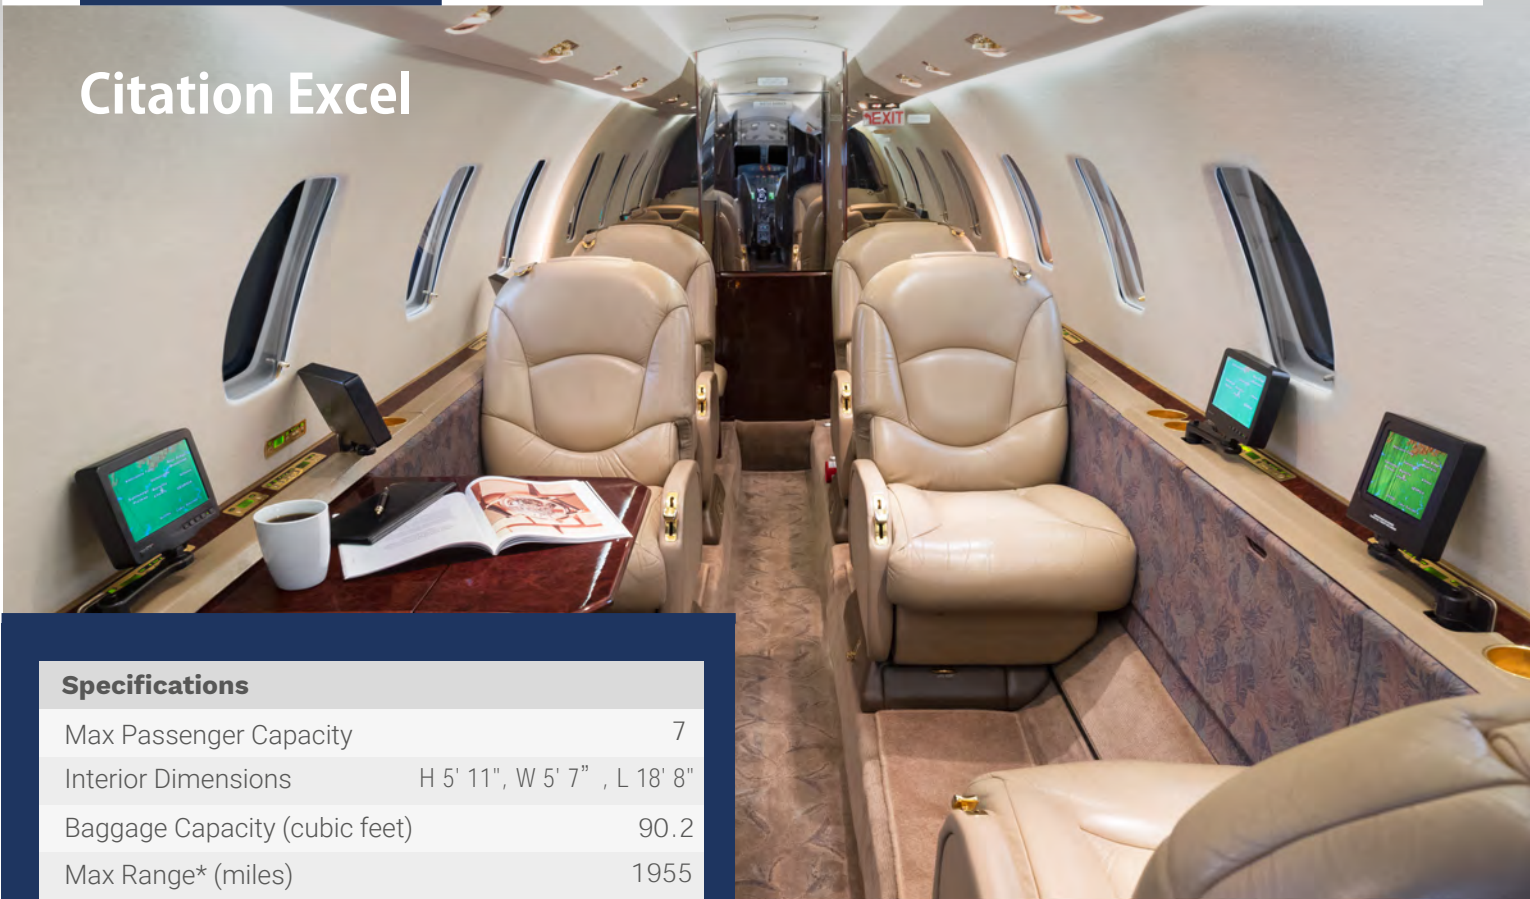

2001 CITATION EXCEL

N560HX

Midsize Cabin Comfort, Small Airport Access and Class-Leading Baggage Space make this the Most Popular Jet in its Class

At Ventura, we have been providing charter, sales and aircraft maintenance services for more than 60 years. From the beginning, Ventura has been committed to three key principles: safety, customer satisfaction and exceptional service. We take pride in leveraging our unique set of in house services, such as full time maintenance and avionics support, to provide you with the highest levels of safety, reliability, and customer service in the industry.

1-800-597-0866 ● charter@venturajet.com

www.venturajet.com

Citation Excel

Specifications

Max Passenger Capacity	7
Interior Dimensions	H 5' 11", W 5' 7" , L 18' 8"
Baggage Capacity (cubic feet)	90.2
Max Range* (miles)	1955
Max Cruise Speed* (mph)	500
Oven Types	Convection
Galley	Full
Lavatory	Enclosed
Pets Allowed	Yes
Base	FRG
Year of Make/Refurbish	2001/2015