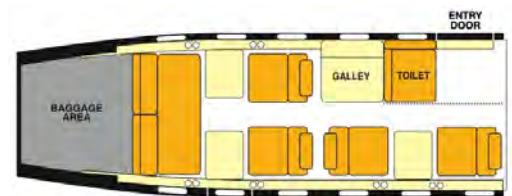

Flights are operated by Ventura Air Services, an FAA-certificated Part 135 carrier. All charter flights are subject to Ventura Air Services' charter terms and conditions, which must be executed at the time of booking.

1-800-597-0866 • charter@venturajet.com

www.venturajet.com