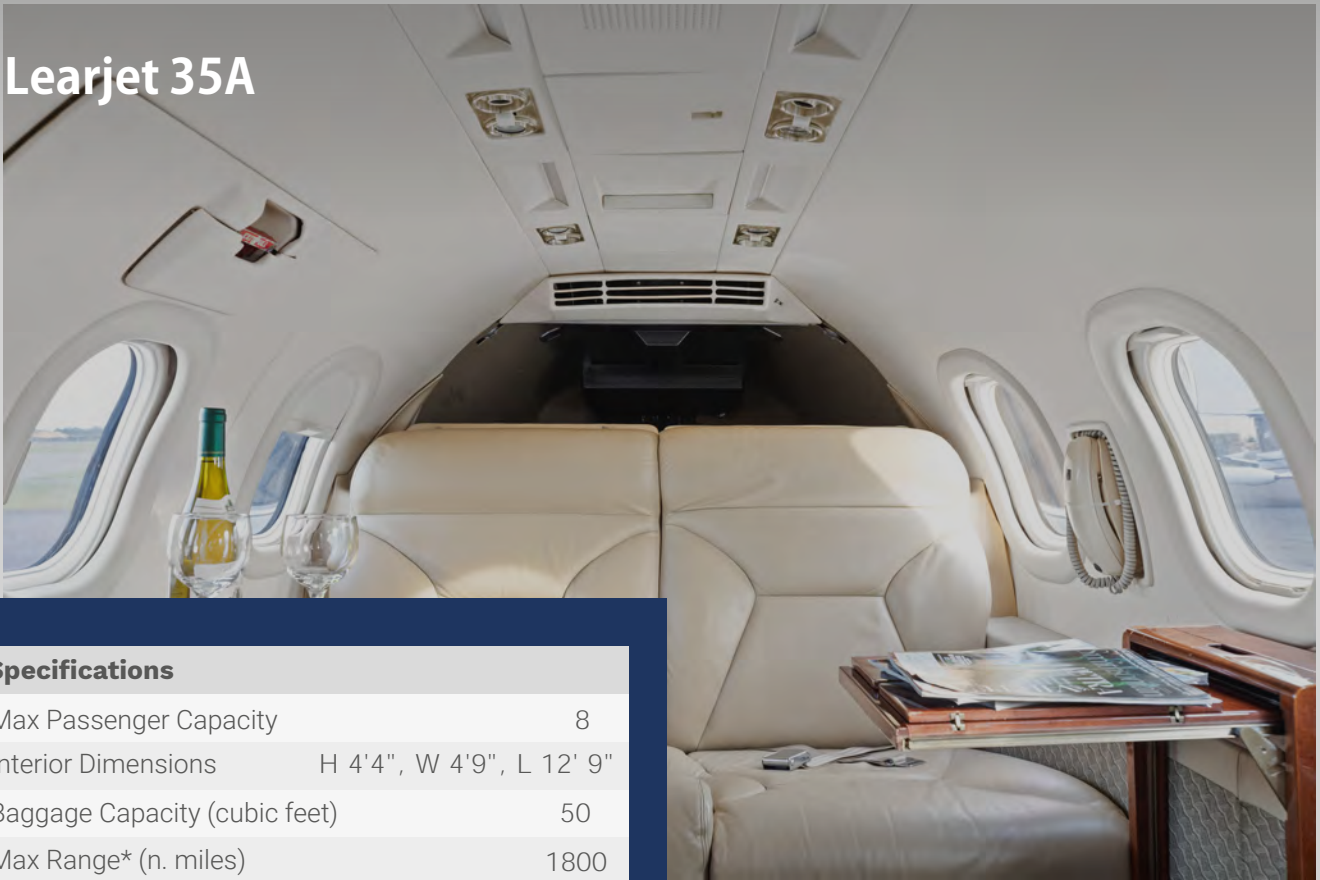

## N610LJ

The Learjet 35A is considered “The Ultimate Light Jet.” The Lear 35A offers seating for up to eight passengers. Whether you want to work quietly and confidentially or simply recline, rest and relax, our Learjet 35 charter lets you do it in style. Learjet is synonymous with speed. With this Lear 35A, you get where you are going fast.

## Specifications

Max Passenger Capacity	8
Interior Dimensions	H 4'4", W 4'9", L 12' 9"
Baggage Capacity (cubic feet)	50
Max Range* (n. miles)	1800
Max Cruise Speed* (mph)	506
Lavatory	Partial Enclosed
Pets Allowed	Yes
Base	FRG
Year of Refurbish	2015/2018