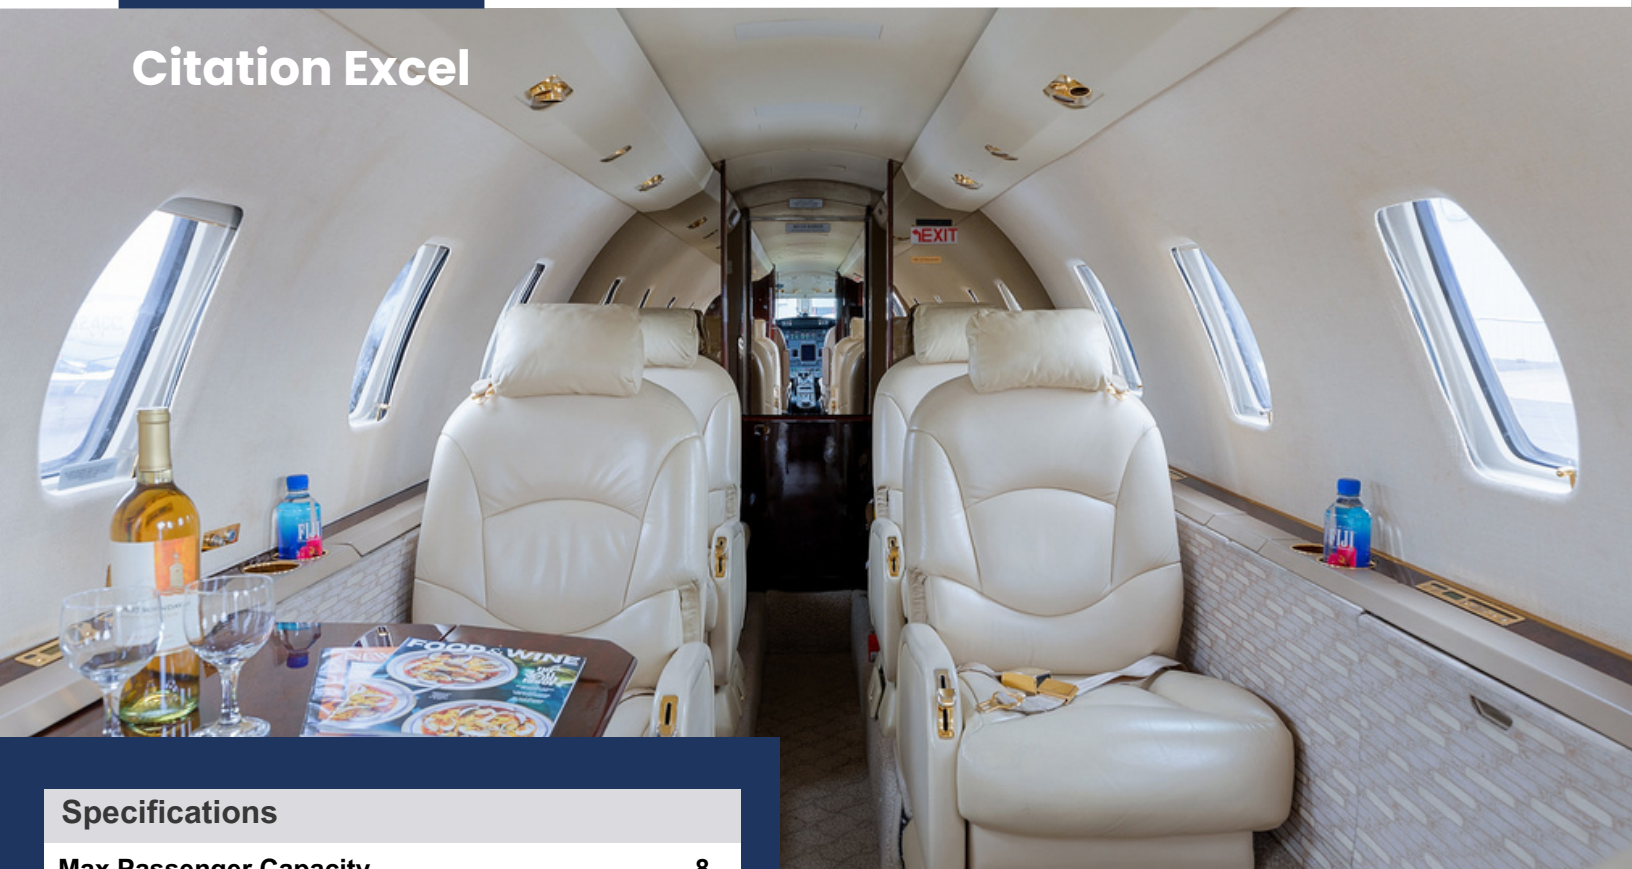

2000 Citation Excel N71HC

With midsize cabin comfort and seating for 8, as well as small airport access and class-leading baggage space, the Citation Excel makes it the most popular Jet in its class of light corporate jets.

1-800-597-0866 charter@venturajet.com
www.venturajet.com

Citation Excel

Specifications

Max Passenger Capacity	8
Interior Dimensions	H 5' 7" , W 5' 5" , L 18' 7"
Baggage Capacity (cubic feet)	90
Max Range (miles)	2138
Max Cruise Speed* (mph)	507
Oven Types	Microwave, Convection
Galley	Yes
Lavatory	Enclosed
Pets Allowed	Yes
Base	FRG
Year of Make / Refurbish	2000/2013